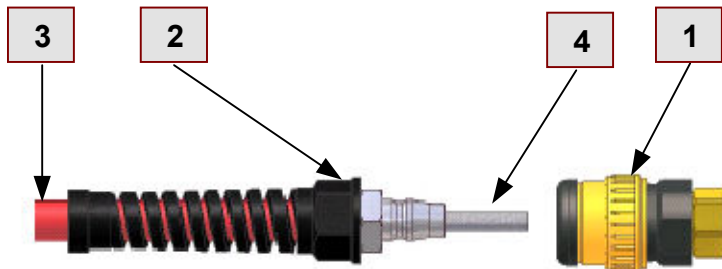

Backend cables TDF0003 series (Cable between wire reel stand and wire feeder)

Steel Application	
Length	Part Number
3 meter	TDF000300300
5 meter	TDF000300500
10 meter	TDF000301000

Aluminum Application	
Length	Part Number
3 meter	TDF000320300
5 meter	TDF000320500
10 meter	TDF000321000

	Part Number
1	Coupler LP9/16SF
2	Plug 85PNG
3	Hose TPH8512RED
4	Liner See chart below

	Liner for Steel	Liner for Aluminum
Length	Part Number	
3 meter	TDT002450300	TDT002510300
5 meter	TDT002450500	TDT002510500
10 meter	TDT002451000	TDT002511000